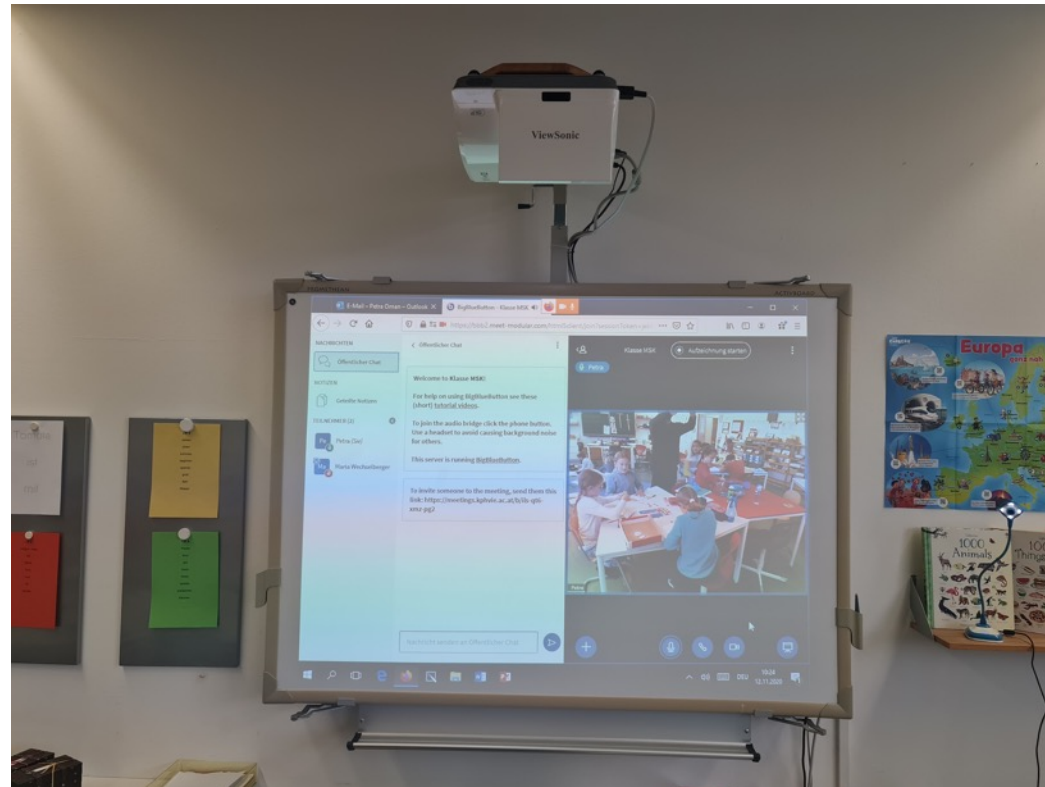

Welcome to Vienna

School Placement under Covid-19 – possibilities for digital ways to welcome students in classes

(project with Driestar University NL and KPH Vienna/Krems)

Facts

- The KPH Vienna/Krems and Driestar University in Holland have a regular student exchange for a whole week in autumn.
- Weekly program:
 - Lectures
 - School placement
 - observe the regular classes using standardized observation manuals,
 - start to plan lessons on their own together with the head teacher of the class and
 - at the last day – teach in class.
 - Reflection phases
 - excursion
- To allow this, the students stay in contact with the head teacher even prior to their visit online – also in times pre Covid-19.

Covid 19 – COIL Project

- June 2020 – online meeting with lectures from Driestar and Vienna (including metor)
- October 2020 – presentation of COIL project to the students and choice of course
- October / November 2020 – 3 online sessions (lectures about school system, Austrian history, multi level classes)

Covid 19 – COIL Project

- November 2020: Observation of the class via online connection

Covid 19 – COIL Project

- December 2020: Online Lecture
 - Worksheets and instructions for the handicraft tasks were sent by email, copied in Vienna and distributed to the children
 - Timeframe: 90min online lecture, break of 30min, 60minonline lecture